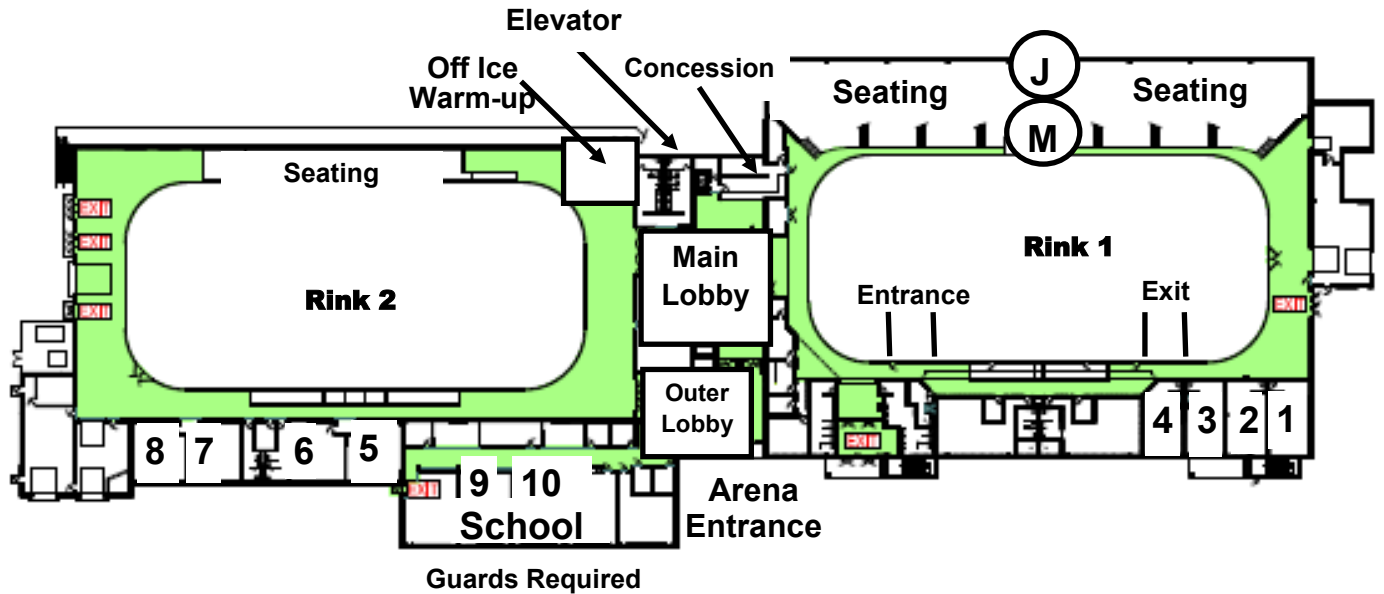

Doug Woog Arena

2019 ISI Synchronized Skating Championships

Upper Level

Off Ice Award
Judges Hospitality
Vendors
Restrooms
Off-Ice Practice Area (pre-paid)

Outer Lobby

Registration
Music Check-in
Photo Op
Pre Ordered Lunch Pick-up

Main Lobby

Concession
Area Office
Elevator
Restrooms

Rink 1

Competition Surface
Official Practice Ice Surface

Rink 2

Official Practice Ice Surface
Off-Ice Practice Area (pre-paid)