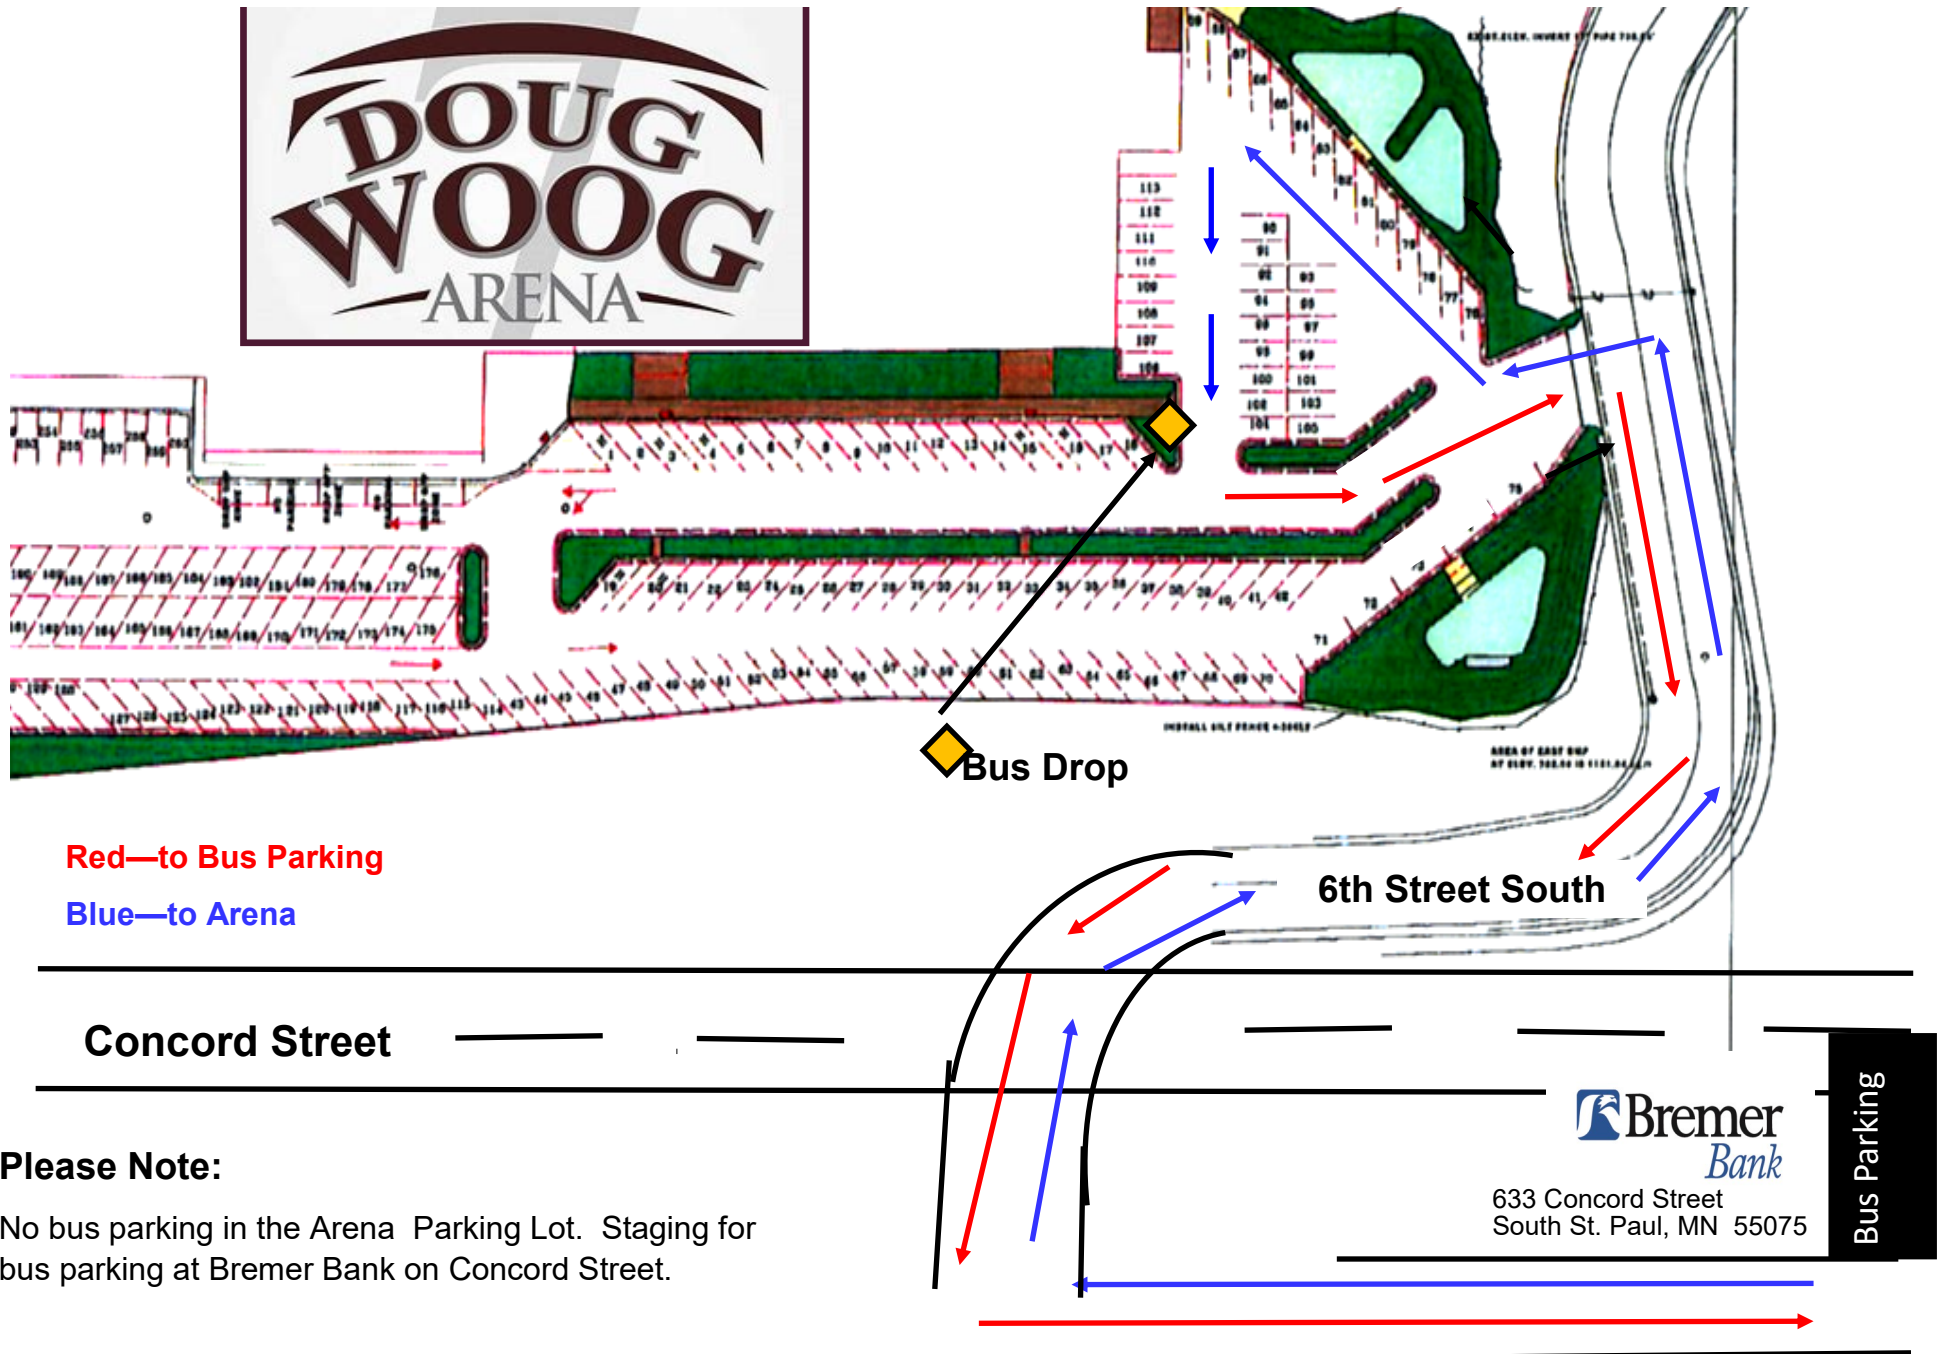

Doug Woog Arena Bus Drop Off

Please Note:

No bus parking in the Arena Parking Lot. Staging for bus parking at Bremer Bank on Concord Street.