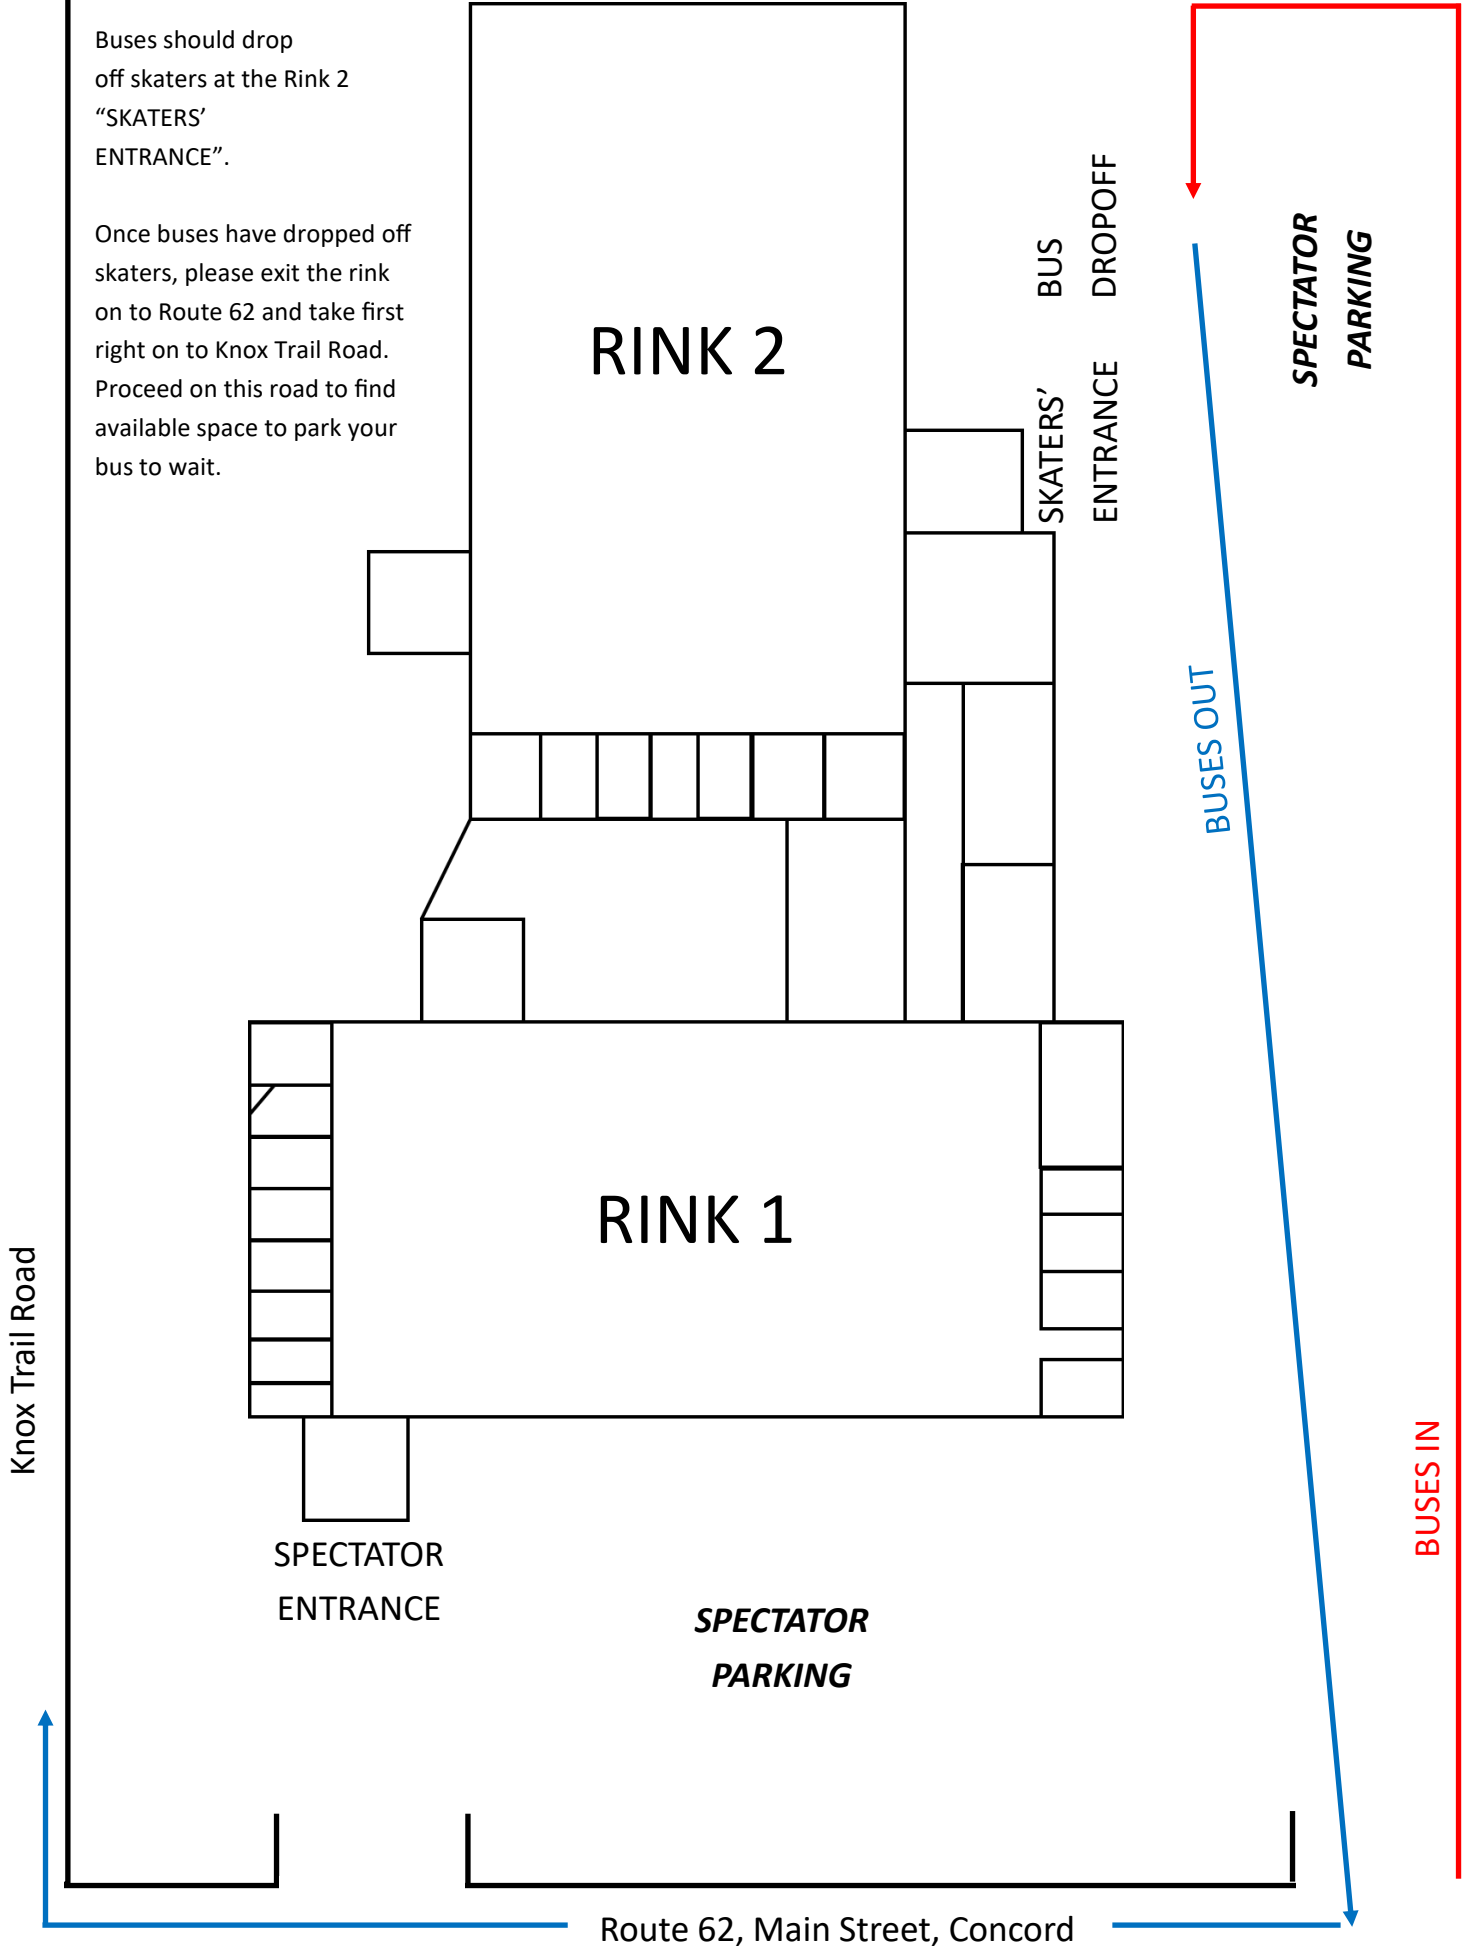

VALLEY SPORTS OUTSIDE LAYOUT

Buses should drop off skaters at the Rink 2 "SKATERS' ENTRANCE".

Once buses have dropped off skaters, please exit the rink on to Route 62 and take first right on to Knox Trail Road. Proceed on this road to find available space to park your bus to wait.

Knox Trail Road

RINK 2

SKATERS' ENTRANCE
BUS DROPOFF

BUSES OUT

SPECTATOR PARKING

BUSES IN

RINK 1

SPECTATOR ENTRANCE